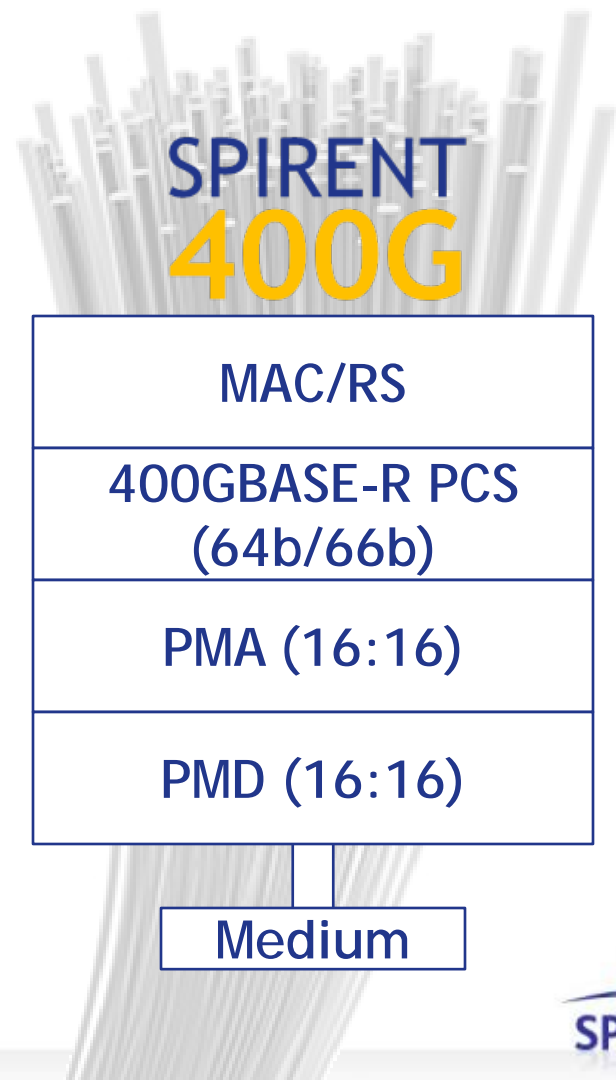

SPIRENT
400G

HUAWEI

XILINX®

SPIRENT

Timeline

Single Port 400GbE

- 400G MAC
 - 1 stream at up to 400Gbps or
 - Multiple streams aggregated up to 400Gbps
- 400G PCS
 - Based on 16 lane PCS
 - 25Gb/s per PCS lane
 - 64B/66B encoding
 - Periodic insertion of alignment markers
- Physical Layer
 - 4 CFP2 modules provide 16x25G optical lanes
 - For single port 400G PMD

400GbE Testing - This And More!

- Tx and Rx Ethernet Frames from 64 to 16K bytes
- Generating and Analyzing 400G Traffic
 - A single stream at 400Gbps
 - Multiple streams that aggregate to 400Gbps
- Clock Adjustment (PPM Adjustment)
- Per Port and Per Stream Statistics
 - Latency
 - Frames Out of Sequence
 - Frame counts and rates
- Layer 1 Statistics to Help Debug Link Problems
- User-created Frame Contents
- Wire Rate Capture of Received Traffic

SPIRENT
400G

Demo Preview - Control Panel and Port Statistics

400 Gbit/second Ethernet

Control panel | Gauges | Stream stats | **Analyzer details** | Rx PCS | System info

Transmit streams

	Current	New
Number of streams	1	1
Frame length	64	64
% line rate	100	100
Burst mode	Continuous	Not applicable