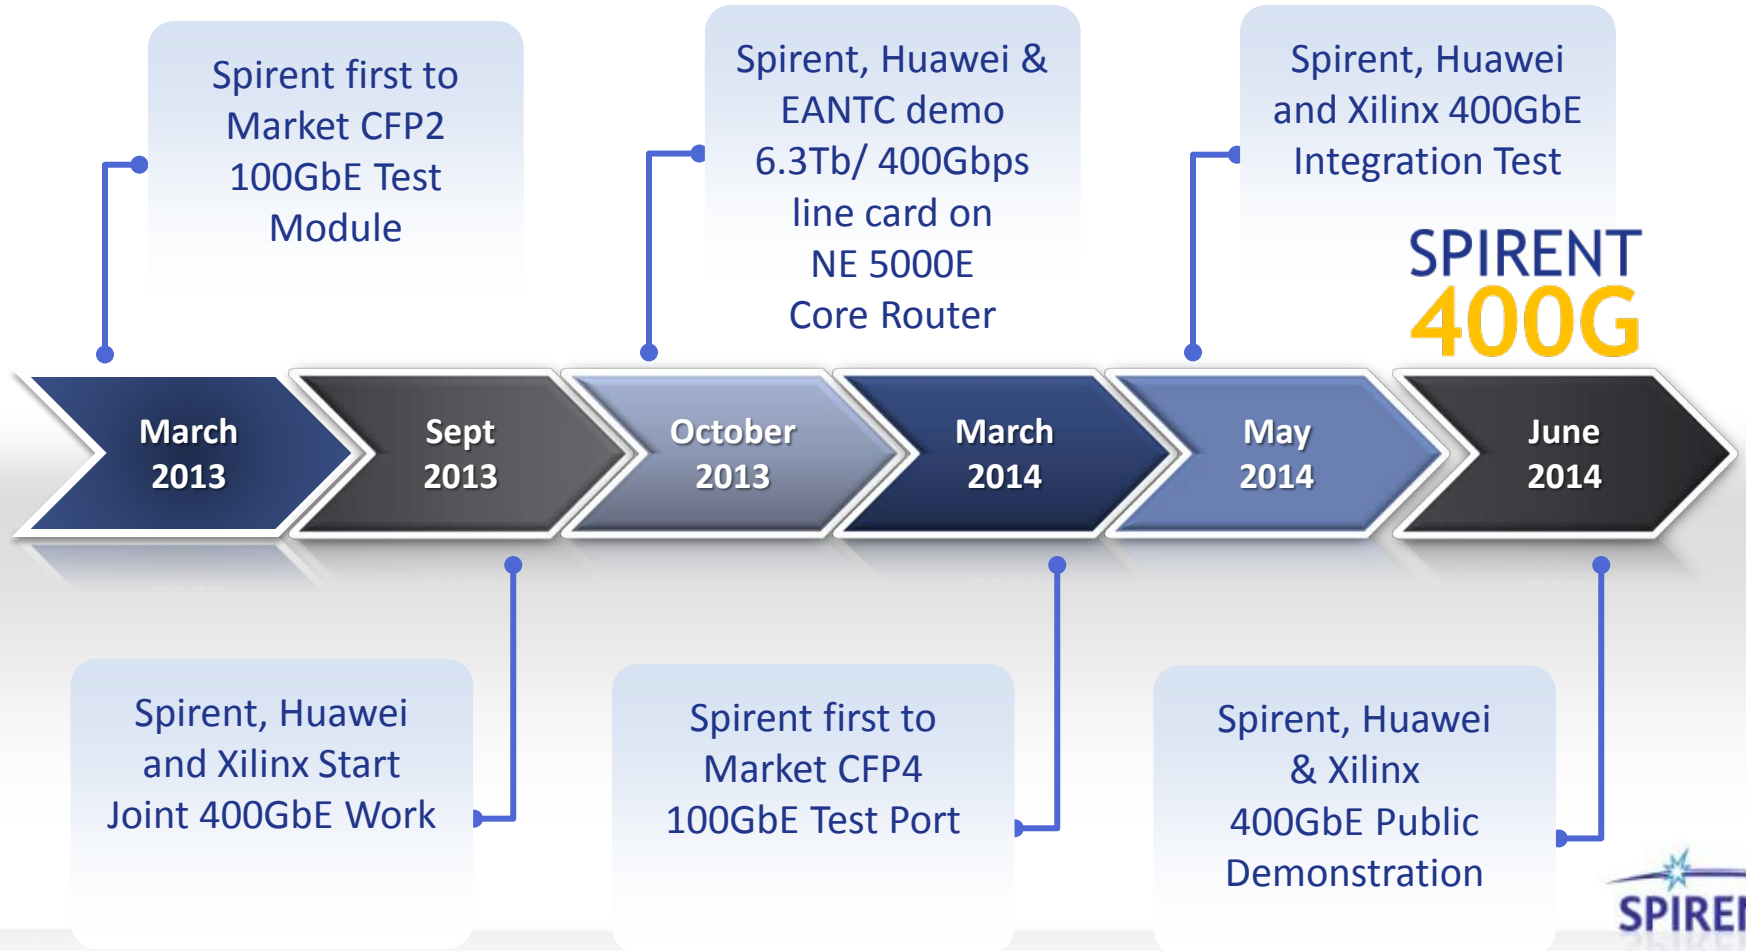

SPIRENT
400G
Test Solution

Introduction

- Partnership Between Spirent, Huawei and Xilinx
- Two 400GbE Ports in Spirent N4U Chassis
- Part of Spirent Hardware Family
- True 400G Ethernet Solution
- Test Module Ready to Help Leaders Bring 400GbE to Fruition

SPIRENT
400G

HUAWEI

XILINX®

SPIRENT

Timeline

Single Port 400GbE

- 400G MAC
 - 1 stream at up to 400Gbps or
 - Multiple streams aggregated up to 400Gbps
- 400G PCS
 - Based on 16 lane PCS
 - 25Gb/s per PCS lane
 - 64B/66B encoding
 - Periodic insertion of alignment markers
- Physical Layer
 - 4 CFP2 modules provide 16x25G optical lanes
 - For single port 400G PMD

400GbE Testing - This And More!

- Tx and Rx Ethernet Frames from 64 to 16K bytes
- Generating and Analyzing 400G Traffic
 - A single stream at 400Gbps
 - Multiple streams that aggregate to 400Gbps
- Clock Adjustment (PPM Adjustment)
- Per Port and Per Stream Statistics
 - Latency
 - Frames Out of Sequence
 - Frame counts and rates
- Layer 1 Statistics to Help Debug Link Problems
- User-created Frame Contents
- Wire Rate Capture of Received Traffic

SPIRENT
400G

Demo Preview - Control Panel and Port Statistics

400 Gbit/second Ethernet

Control panel | Gauges | Stream stats | **Analyzer details** | Rx PCS | System info

Transmit streams

	Current	New
Number of streams	1	1
Frame length	64	64
% line rate	100	100
Burst mode	Continuous	Not applicable