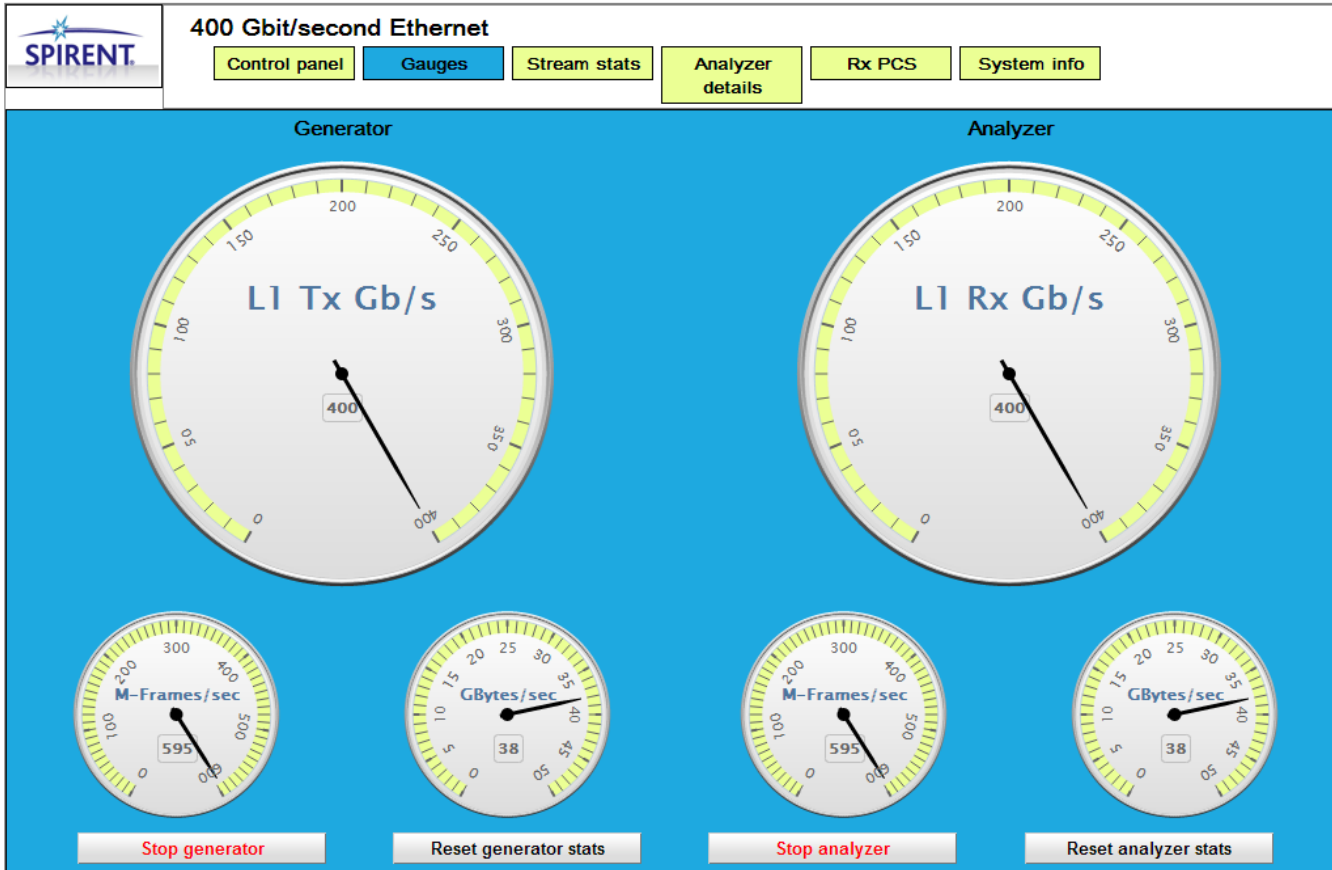

SPIRENT
400G

Demo Preview - Control Panel and Port Statistics

400 Gbit/second Ethernet

Control panel | Gauges | Stream stats | **Analyzer details** | Rx PCS | System info

Transmit streams

	Current	New
Number of streams	1	1
Frame length	64	64
% line rate	100	100
Burst mode	Continuous	Not applicable

Continuous
 Burst
 Timed

Copy to new | Apply

Tx PPM adjust

-50 to 60 | 0

Analyzer capture

Status: Stopped, done
Buffer use: 0x0000 - 0x0000
Start | Download

Generator port statistics

Frames	285,429,112,897
Bytes	18,267,463,225,408
Frames/sec	595,238,096
bits/sec	400,000,000,826

Analyzer port statistics

Frames	287,643,222,341
Bytes	18,409,166,229,824
Frames/sec	595,238,095
bits/sec	399,999,999,677
FCS errs	0

Stop generator | **Reset generator stats** | **Stop analyzer** | **Reset analyzer stats**

SPIRENT
400G

Demo Preview - Real Time Statistics

SPIRENT
400G

World's First 400GbE Single Port Interface...

SPIRENT 400G

For more information visit [Spirent.com/go/400G](https://spirent.com/go/400G)